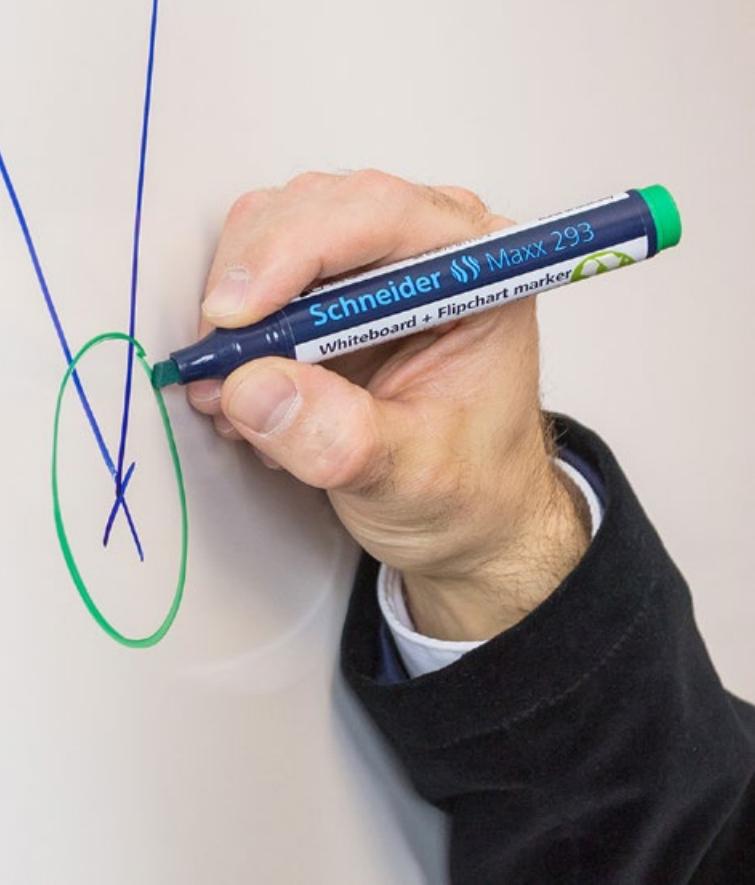

Maxx 293

Combined marker for whiteboards and flipcharts with chisel tip

- Combined marker for whiteboards and flipcharts
- Innovative Smart-Radial chisel tip, line widths 2 + 5 mm
- *Barrel made of 95% recycled plastic
- Writing can be dry erased from whiteboards without residue
- Also ideal for flipcharts, ink does not seep through the pages underneath
- Intensive and quick-drying colours create better visibility
- Extra large ink reservoir increases the output
- Cap-off ink does not run dry even if the cap is removed for 2 - 3 days
- Writes pleasantly soft without squeaking noises
- Odourless ink without addition of toluene and xylene
- Cap with practical clip
- Refillable with Maxx 665 refill station (colours black, red, blue, green)