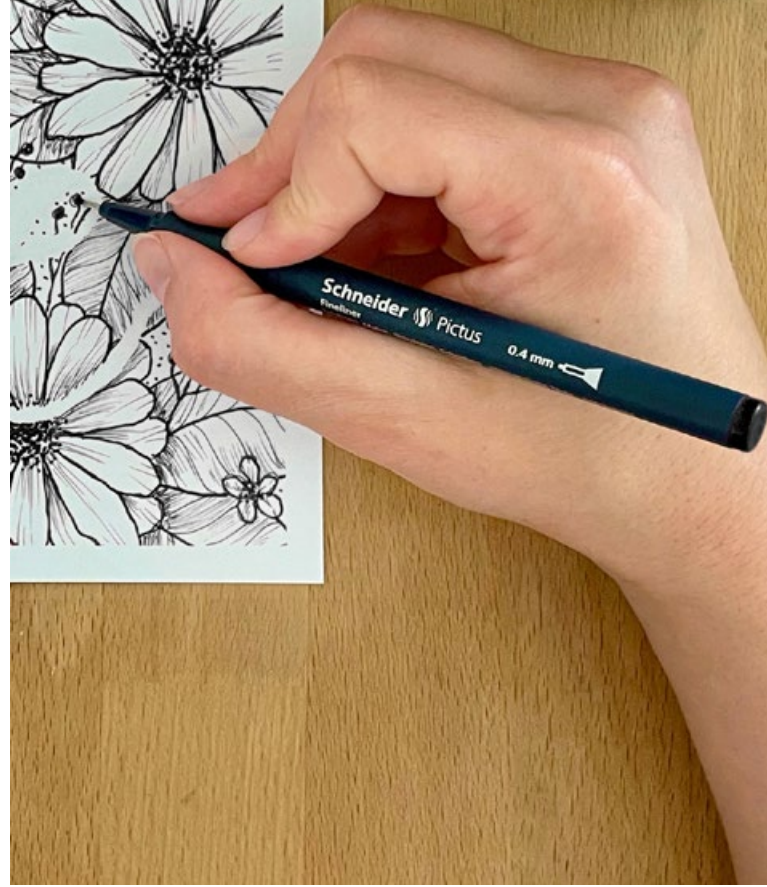

Pictus

Fineliner in 8 different line widths for drawing, sketching, illustrating and writing

- Ideal for drawing, sketching, illustrating and writing
- Water based, pigmented ink for long lasting bright colours
- High resistance to fading
- Waterproof according to ink standard ISO 14145-2
- Metal encased writing tip for durability and precise layouts
- Available in 8 line widths
- Suitable for use with rulers and templates
- *Barrel made of min. 82% recycled plastic

Individual products

Tip	Ref. No.	Colour/Motif	Barcode	Pack	Illustration
0.05 mm	197001	black	4 004675 141644	6	
0.1 mm	197101	black	4 004675 141767	6	
0.2 mm	197201	black	4 004675 141880	6	
0.3 mm	197301	black	4 004675 142009	6	
0.4 mm	197401	black	4 004675 142122	6	
0.5 mm	197501	black	4 004675 142245	6	
0.7 mm	197601	black	4 004675 142368	6	
0.9 mm	197701	black	4 004675 010988	6