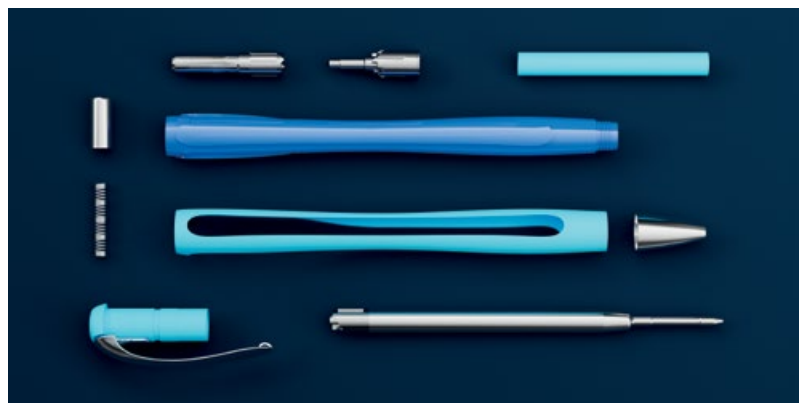

TT Norms® Pro Compact Font

Aa Bb Cc Dd

Schneider

2024

New brand appearance

Modern, bold, expressive: Schneider looks positively to the future with a new Corporate Design.