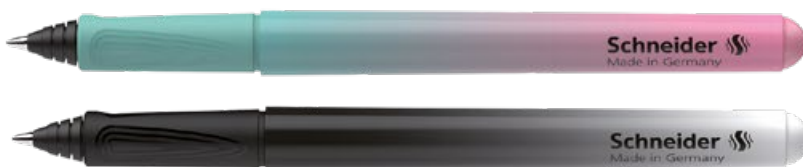

Voyage

- Rollerball with wear-resistant stainless steel tip
- Sturdy plastic clip
- Suitable for standard ink cartridges

- Equipped with one ink cartridge, royal blue, erasable
- Equally suitable for right- and left-handers

Individual products

Tip	Ref. No.	Colour/Motif	Barcode	Pack	Illustration
M	187661	black + white	4 004675 183217	10	
M	187667	tulip	4 004675 183248	10	

Blister cards

Tip	Ref. No.	Content	Barcode	Pack	Measure (W x H)	Illustration
M	78760	Blister card 1 x Voyage incl. 2 ink cartridges (assorted pack = 5 x black + white, 5 x tulip)	4 004675 042866	10	6.7 x 23 cm	

Displays

Tip	Ref. No.	Content	Barcode	Pack	Measure (W x D x H)	Illustration
M	307062	Display 30 x Voyage (15 x black + white, 15 x tulip)	4 004675 184603	1	16 x 20.3 x 30.5 cm