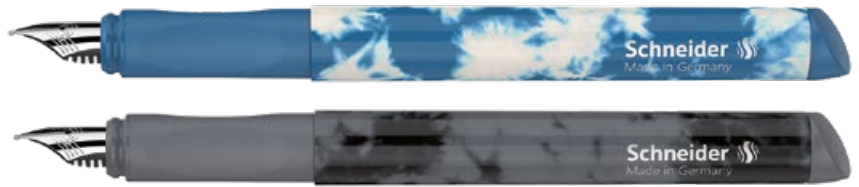

Easy

- Fountain pen with ergonomically rubberised grip profile
- Reinforced steel nib M
- Sturdy plastic clip

- Suitable for standard ink cartridges
- Equipped with one ink cartridge, royal blue, erasable
- Equally suitable for right- and left-handers

Individual products

Tip	Ref. No.	Colour/Motif	Barcode	Pack	Illustration
M	162051	darkness	4 004675 182913	10	
M	162052	batik	4 004675 182944	10	

Blister cards

Tip	Ref. No.	Content	Barcode	Pack	Measure (W x H)	Illustration
M	76221	Blister card 1 x Easy incl. 2 ink cartridges (assorted pack = 6 x darkness, 4 x batik)	4 004675 010162	10	6.7 x 23 cm	
M	74390	Sight pack Easy incl. eraser, 6 ink cartridges (assorted pack = 6 x darkness, 4 x batik)	4 004675 042705	10	11 x 21.5 cm