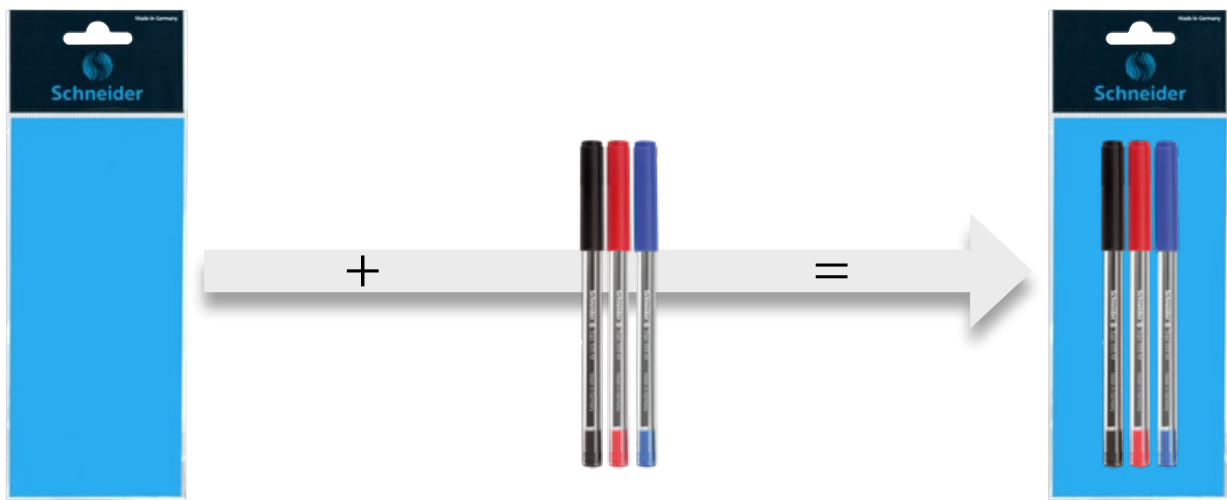

The flexible packaging solution

For custom-designed packaging wishes we offer bags in two different sizes. Almost all Schneider products can flexibly be packaged as required. The bags are generally provided with the Schneider brand logo and an eurohole.

Please note, however, that machine packaging is not possible for this kind of packaging, therefore it is only available upon request!

Easy pack (6,0 x 23 cm)	Ref. No.
1-2 ballpoint pens, rollerballs, fountain pens or 1 highlighter, marker or 1-3 ink eraser Corry	231390
Easy pack (8,0 x 23 cm)	Ref. No.
up to 4 ballpoint pens, rollerballs or 2 x highlighters or ink cartridges	231391

bag made of environmentally friendly material (PP)

individual assembly