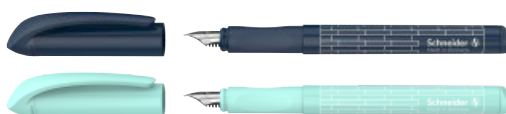

# Easy

- Fountain pen with ergonomically rubberised grip profile
- Reinforced steel nib M
- Sturdy plastic clip
- Suitable for standard ink cartridges
- Equipped with one ink cartridge, royal blue, erasable
- Equally suitable for right- and left-handers

Tip	Ref. No.	Colour/Motif	Barcode	Pack
M	162058	navy	4 004675 164186	10
M	162059	mint	4 004675 164216	10

Ref. No.	Content	Barcode	Pack	Measure (W x H)
76221	Blister card 1 x Easy incl. 2 ink cartridges (assorted pack = 6 x navy, 4 x mint)	4 004675 010162	10	6.7 x 23 cm
74390	Sight pack Easy incl. eraser, 6 ink cartridges (assorted pack = 6 x navy, 4 x mint)	4 004675 042705	10	11 x 21.5 cm