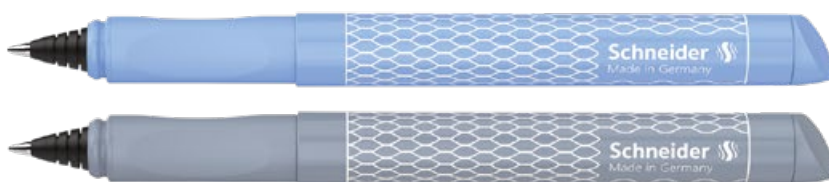

# Easy

- Rollerball with ergonomically rubberised grip profile
- Wear-resistant stainless steel tip
- Sturdy plastic clip
- Suitable for standard ink cartridges
- Equipped with one ink cartridge, royal blue, erasable
- Equally suitable for right- and left-handers

Tip	Ref. No.	Colour/Motif	Barcode	Pack
M	187444	aqua	4 004675 164247	10
M	187445	grey	4 004675 164278	10

Ref. No.	Content	Barcode	Pack	Measure (W x H)
78700	Blister card 1 x Easy incl. 2 ink cartridges (assorted pack = 5 x aqua, 5 x grey)	4 004675 016607	10	6.7 x 23 cm
74380	Sight pack Easy incl. eraser, 6 ink cartridges (assorted pack = 5 x aqua, 5 x grey)	4 004675 042736	10	11 x 21.5 cm